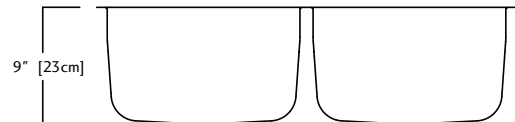

**Included Accessories**

BGA1517S BGA1517S

**Optional Accessories**

MB100 C09S DBR10S

**KSD1UA/9D SPECIFICATION**

Model KSD1UA/9D is a double (two equal size) bowl undermount sink manufactured by Franke Kindred Canada Limited from 18 gauge, 18-10 stainless steel. Product has a silk finished rim and radiant silk finished bowls. Sink is fully undercoated. Basket strainer waste fittings (3 1/2", 89 mm), template, and installation kit are included. Sink is backed with a limited buyer lifetime warranty.

- O.D. 18 3/4" x 32 7/8" x 9" (48 x 84 x 23 cm)
- **33" cabinet minimum to accept sink bowls**

FUN# 122.0183.144