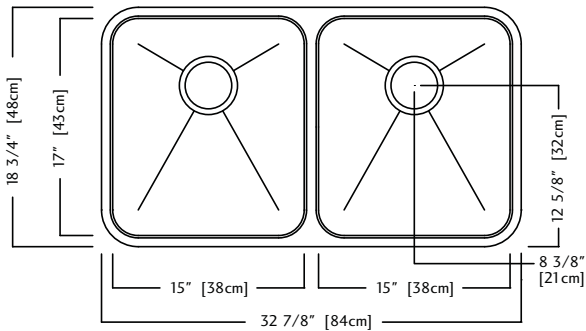

**Included Accessories**

BGA1517S BGA1517S

**Optional Accessories**

MB100 C09S DBR10S

**KSD1UA/9D SPECIFICATION**

Model KSD1UA/9D is a double (two equal size) bowl undermount sink manufactured by Franke Kindred Canada Limited from 18 gauge, 18-10 stainless steel. Product has a silk finished rim and radiant silk finished bowls. Sink is fully undercoated. Basket strainer waste fittings (3 1/2", 89 mm), template, and installation kit are included. Sink is backed with a limited buyer lifetime warranty.

- O.D. 18 3/4" x 32 7/8" x 9" (48 x 84 x 23 cm)
- **33" cabinet minimum to accept sink bowls**

FUN# 122.0183.144