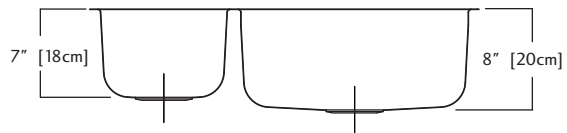

QCUA1831L/8 SHOWN

Included Accessories

Optional Accessories

QCUA1831L/8 AND QCUA1831R/8 SPECIFICATION

Model QCUA1831L/8 (small bowl left) QCUA1831R/8 (small bowl right) is a large bowl/small bowl undermount sink manufactured by Franke Kindred Canada Limited from 20 gauge, 18-8 stainless steel. Product has silk finished rims and satin finished bowls. Sink is fully undercoated. Basket strainer waste fittings (3 1/2", 89 mm), template and installation kit are included. Sink is backed with a limited buyer lifetime warranty.

- O.D. 17 3/4" x 30 7/8" x 8" (small bowl is 7" deep) 45 x 78 x 20 cm (small bowl is 18cm deep)
- **33" cabinet - minimum to accept sink bowl**

QCUA1831R/8 FUN# 122.0202.322

QCUA1831L/8 FUN# 122.0202.324