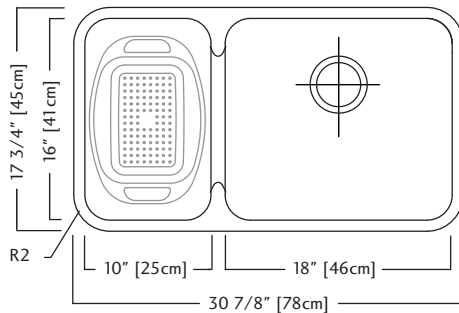

QCUA1831L/8 SHOWN

Included Accessories

Optional Accessories

QCUA1831L/8 AND QCUA1831R/8 SPECIFICATION

Model QCUA1831L/8 (small bowl left) QCUA1831R/8 (small bowl right) is a large bowl/small bowl undermount sink manufactured by Franke Kindred Canada Limited from 20 gauge, 18-8 stainless steel. Product has silk finished rims and satin finished bowls. Sink is fully undercoated. Basket strainer waste fittings (3 1/2", 89 mm), template and installation kit are included. Sink is backed with a limited buyer lifetime warranty.

- O.D. 17 3/4" x 30 7/8" x 8" (small bowl is 7" deep) 45 x 78 x 20 cm (small bowl is 18cm deep)
- **33" cabinet - minimum to accept sink bowl**

QCUA1831R/8 FUN# 122.0202.322

QCUA1831L/8 FUN# 122.0202.324